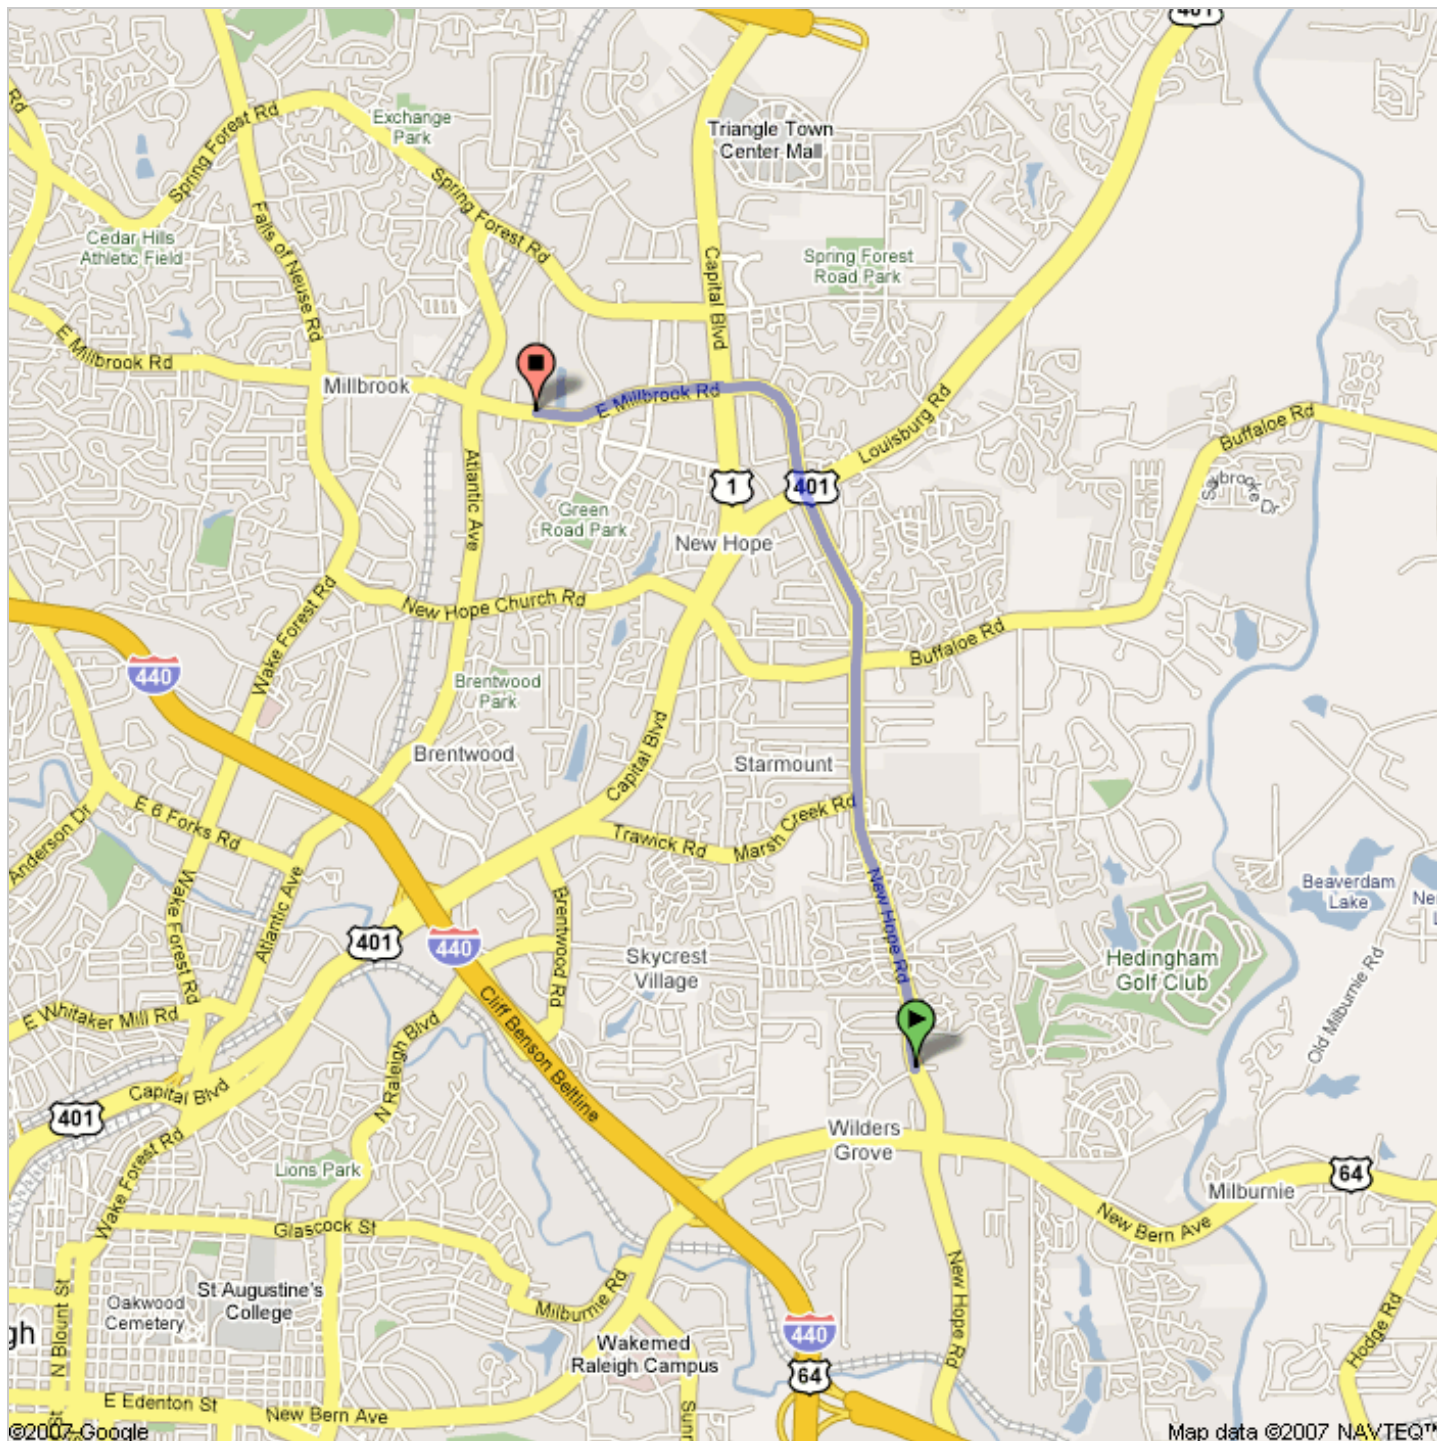

Start **1725 New Hope Rd
Raleigh, NC 27604**

End **2400 E Millbrook Rd
Raleigh, NC 27604**

Travel **4.5 mi (about 11 mins)**

Notes Directions from the church to the reception. Turn left onto New Hope Rd, which turns into East Millbrook Rd. Sisters' Garden will be on the left.

**1725 New Hope Rd
Raleigh, NC 27604**

Drive: 4.5 mi (about 11 mins)

- | | |
|--|-------------------------|
| 1. Head north on New Hope Rd toward Willow Oak Rd | 3.6 mi
8 mins |
| ➔ 2. Slight right at E Millbrook Rd | 0.9 mi
3 mins |

**2400 E Millbrook Rd
Raleigh, NC 27604**

These directions are for planning purposes only. You may find that construction projects, traffic, or other events may cause road conditions to differ from the map results.

Map data ©2007 NAVTEQ™

Start

End

Map data ©2007 NAVTEQ™