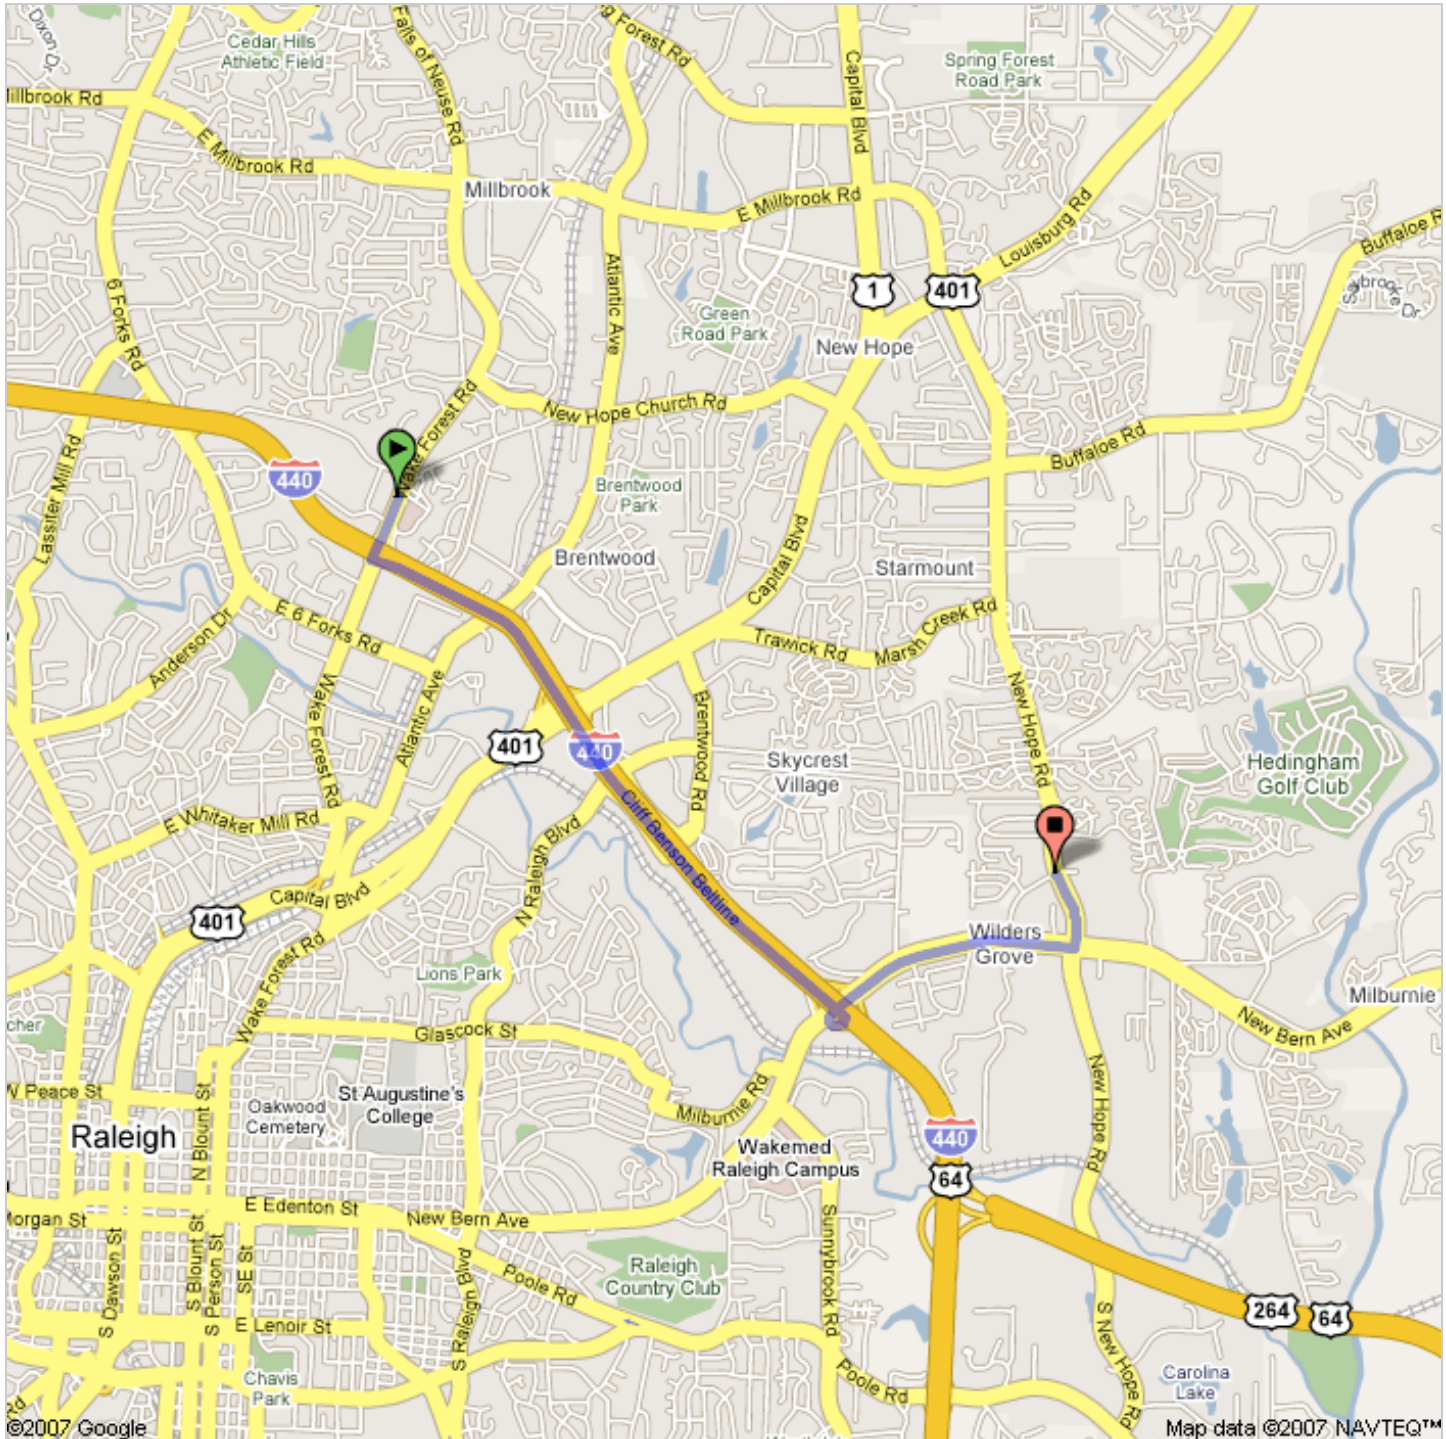

Start **3415 Wake Forest Rd
Raleigh, NC 27609**
End **1725 New Hope Rd
Raleigh, NC 27604**
Travel **5.2 mi (about 9 mins)**

Notes Directions from the Hilton to St. Mark's. Following these directions, the church will be on the left, just past Corporation Parkway.

3415 Wake Forest Rd
Raleigh, NC 27609

Drive: 5.2 mi (about 9 mins)

- | | |
|---|-------------------------|
| 1. Head south on Wake Forest Rd toward Navaho Dr | 0.3 mi
1 min |
| ← 2. Turn left onto the Inner Beltline/I-440 ramp | 0.3 mi
1 min |
| 3. Merge onto I-440 E | 2.8 mi
3 mins |
| 4. Take exit 13B for US-64 E/US-264 E toward Rocky Mt/Wilson | 0.2 mi |
| 5. Merge onto New Bern Ave | 1.2 mi
2 mins |
| ← 6. Turn left at New Hope Rd | 0.4 mi
2 mins |

1725 New Hope Rd
Raleigh, NC 27604

These directions are for planning purposes only. You may find that construction projects, traffic, or other events may cause road conditions to differ from the map results.

Map data ©2007 NAVTEQ™

Start

End

Map data ©2007 NAVTEQ™